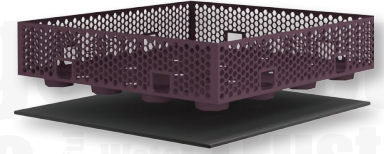

# SKYSCAPE™ VEGETATIVE ROOF SYSTEMS COMPARISON OF PREGROWN MODULAR SYSTEM

	Module Dimensions	Module Delivered Weight (lbs)	Module Sides
<b>Firestone</b>	<ul style="list-style-type: none"> <li>15" x 20" x 5.75"</li> <li>4" media depth</li> </ul>	<ul style="list-style-type: none"> <li>50</li> </ul>	<ul style="list-style-type: none"> <li>Porous sides that optimize sharing of water and nutrients across the vegetative area</li> </ul>
<b>Others</b>	<ul style="list-style-type: none"> <li>12" x 24" x 3.0"</li> <li>24" x 24" x 4.5"</li> </ul>	<ul style="list-style-type: none"> <li>54 - 120</li> </ul>	<ul style="list-style-type: none"> <li>Solid-sided "tub" that keeps water in place</li> <li>Some others have multiple additional parts which must be manually removed prior to completing installation to allow for partial sharing of nutrients</li> </ul>

	Plants	Warranty	Module Floor
<b>Firestone</b>	<ul style="list-style-type: none"> <li>Proven, standardized, hearty Sedum species, selected and grown by horticulturalists for rooftop survivability</li> </ul>	<ul style="list-style-type: none"> <li>Single-source Firestone Red Shield™ Warranty</li> <li>Covers roofing system and vegetative roof under one warranty</li> </ul>	<ul style="list-style-type: none"> <li>Raised 1.75" above roof surface to allow for free air and water movement</li> </ul>
<b>Others</b>	<ul style="list-style-type: none"> <li>Pre-determined by manufacturer based on color and texture ("paint by numbers") from mass market palettes</li> </ul>	<ul style="list-style-type: none"> <li>Vegetative roof warranty from a different manufacturer than roofing system warranty</li> </ul>	<ul style="list-style-type: none"> <li>Most rest directly on roof, restricting air and water movement</li> <li>Some others have a short, 0.5" base</li> </ul>