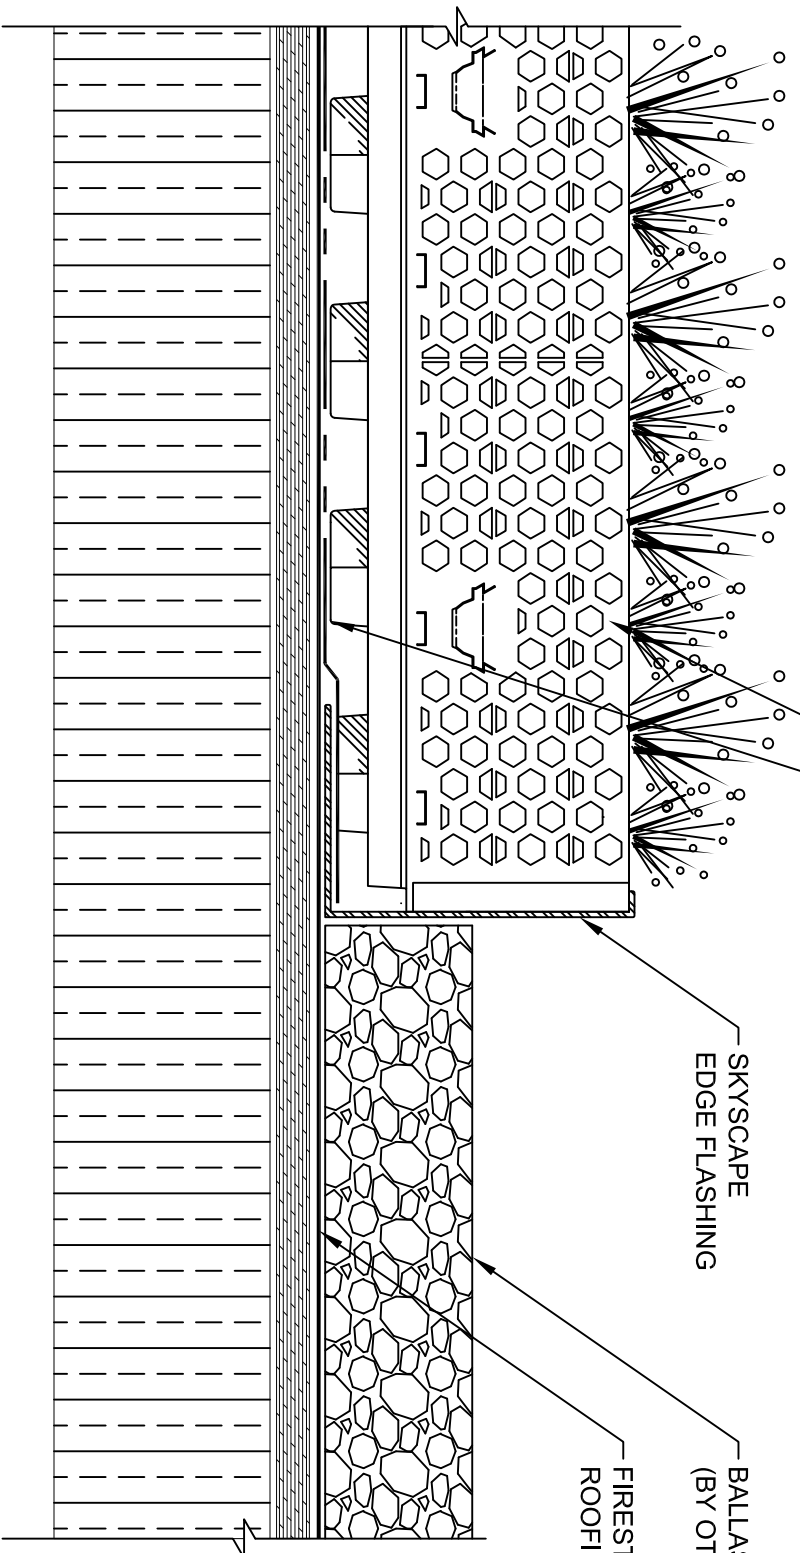

SKYSCAPE PREGROWN  
MODULAR SYSTEM  
SKYSCAPE  
ROOT BARRIER

SKYSCAPE  
EDGE FLASHING

BALLAST  
(BY OTHERS)  
FIRESTONE  
ROOFING MEMBRANE

NOTES:  
1. A ROOT BARRIER IS NOT REQUIRED OVER FIRESTONE RUBBERGARD EPDM OR ULTRAPLY TPO. SEE SKYSCAPE DESIGN AND INSTALLATION GUIDE FOR FURTHER INFORMATION.

MAXIMUM WARRANTY: **20 YEARS**

**SKYSCAPE MODULE SYSTEM AT BALLAST**

SKYSCAPE™ VEGETATIVE ROOF SYSTEM

ACCEPTABLE SYSTEMS:  
ENVIRO READY EPDM / TPO / MOD BIT

ISSUE / REVISION  
DATE:

6/18/2014

DETAIL NO.

**SS-8**

NOT TO SCALE